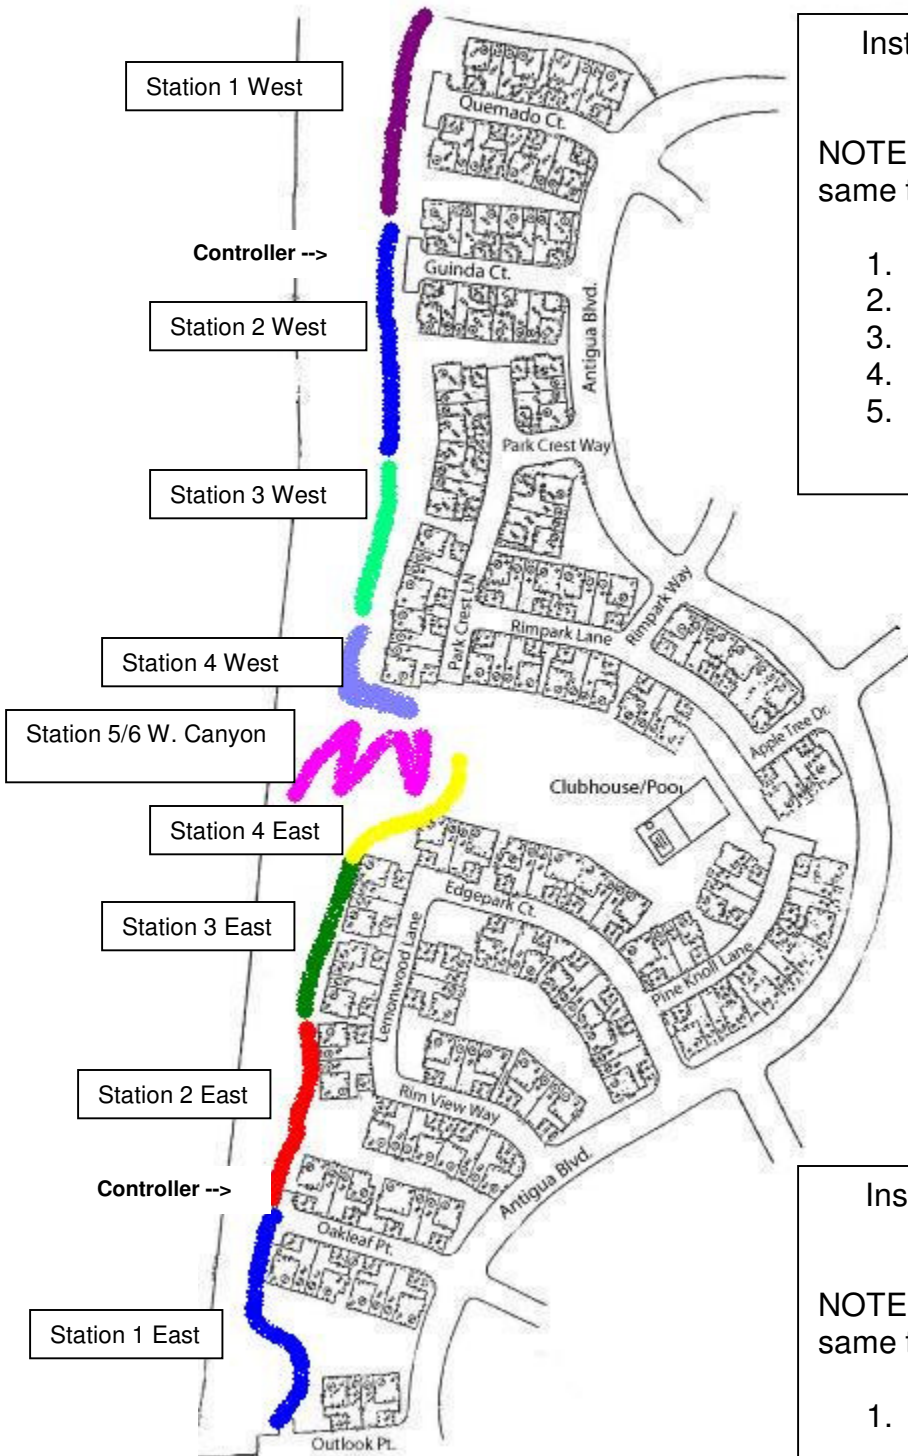

Villa Monterey Homeowners Association

Instructions for Westside canyon irrigation controllers

NOTE: Only one station can be selected at the same time

1. set dial to desired station (see map)
2. slide lever to run or manual
3. using plus key to desired station time
4. push on manual button to activate station
5. reset lever to run or manual and put dial back to current time.

Instructions for Eastside canyon irrigation controllers

NOTE: Only one station can be selected at the same time

1. select sprinkler to desired station (see map)
2. depress selected switch to MANUAL
3. sprinkler will remain on until switched back to original position